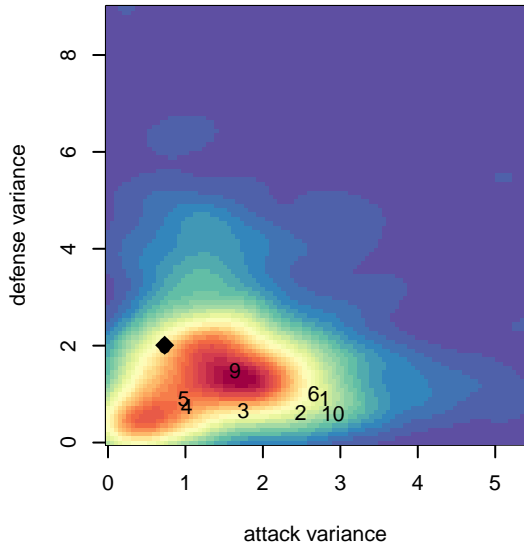

Washington Timbers Red B98

Washington Timbers
 Vancouver, WA
 B98 total strength=1792
 attack=30.12 defense=32.12
 fall league = RCL B98 Div 1

alt names used:
 WA Timbers Red
 Washington Timbers B98 Red
 WASHINGTON TIMBERS FCWASHINGTON T
 WTCF REDS (WA)
 Washington Timbers B98 Red

Venues played:
 2014 Showcase of Champions U15 Showcase
 2014 NWCL U16
 2014 RCL B98 Div 1
 2014 Portland Winter Showcase U16
 2014 WYS Championship B98

Washington Timbers Red B98
 Dots are actual minus expected GF (blue circles) and GA (red triangles).
 Blue line is smoothed change in attack strength. Red is smoothed change in defense strength.

**attack and defense variance (black dot)
relative to other teams
and top 10 in region**

**attack and defense rating
relative to others at age
and all opponents in last 13 months**

Performance relative to 13 month average