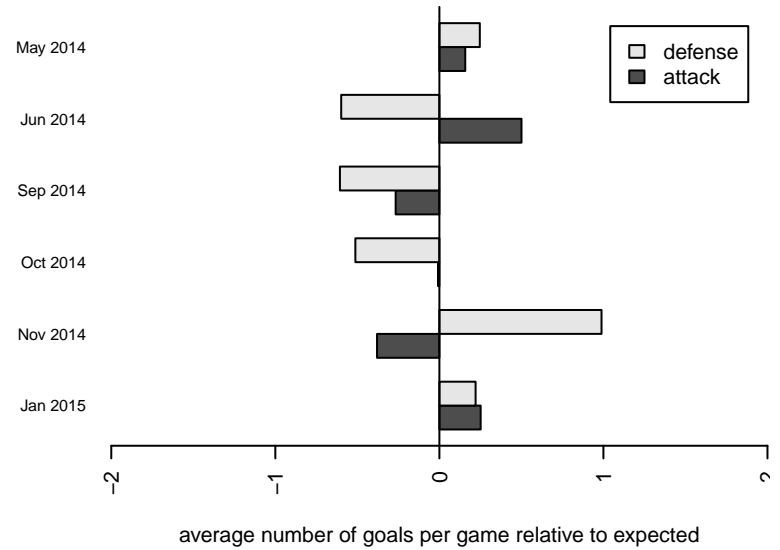

Performance relative to 13 month average