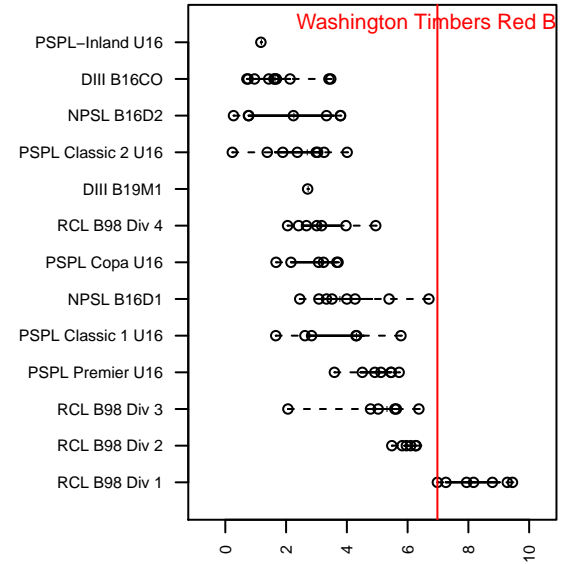

Washington Timbers Red B98

Washington Timbers
 Vancouver, WA
 B98 total strength=1792
 attack=30.12 defense=32.12
 fall league = RCL B98 Div 1

alt names used:
 WA Timbers Red
 Washington Timbers B98 Red
 WASHINGTON TIMBERS FCWASHINGTON T
 WTCF REDS (WA)
 Washington Timbers B98 Red

Venues played:
 2014 Showcase of Champions U15 Showcase
 2014 NWCL U16
 2014 RCL B98 Div 1
 2014 Portland Winter Showcase U16
 2014 WYS Championship B98

Washington Timbers Red B98
 Dots are actual minus expected GF (blue circles) and GA (red triangles).
 Blue line is smoothed change in attack strength. Red is smoothed change in defense strength.

**attack and defense variance (black dot)
relative to other teams
and top 10 in region**

**attack and defense rating
relative to others at age
and all opponents in last 13 months**

Performance relative to 13 month average