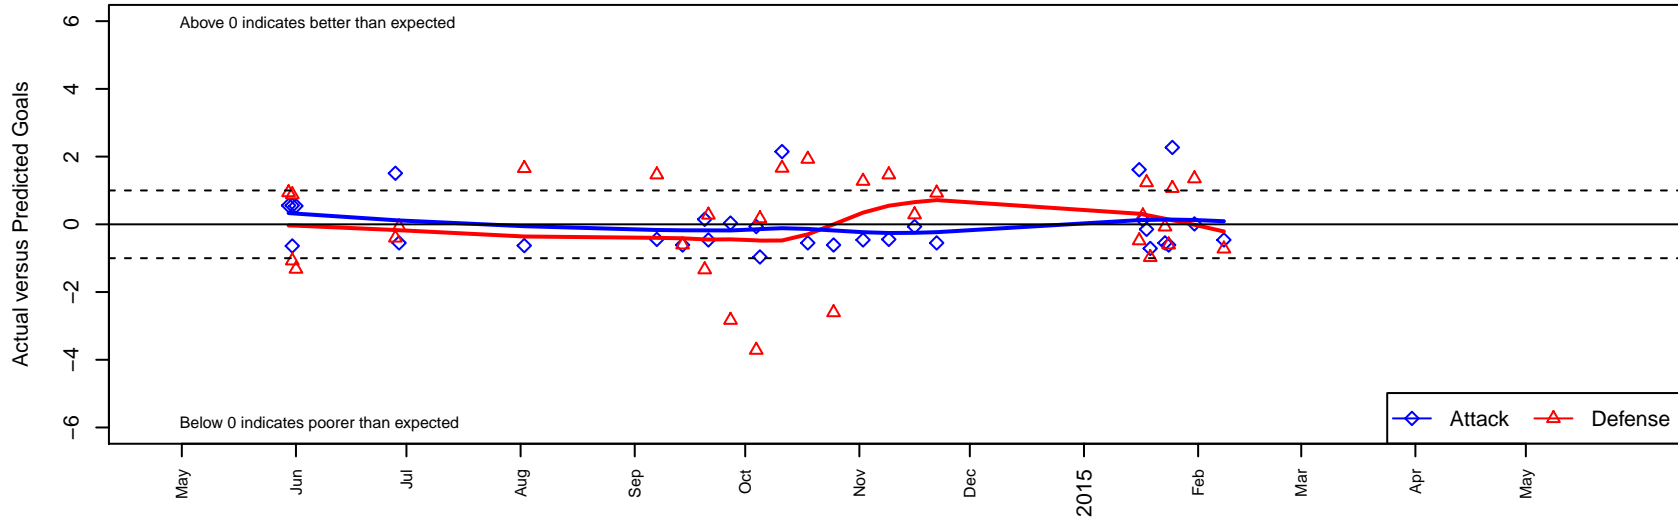

Washington Timbers Red B98

Washington Timbers
 Vancouver, WA
 B98 total strength=1792
 attack=30.12 defense=32.12
 fall league = RCL B98 Div 1

alt names used:
 WA Timbers Red
 Washington Timbers B98 Red
 WASHINGTON TIMBERS FCWASHINGTON T
 WTCF REDS (WA)
 Washington Timbers B98 Red

Venues played:
 2014 Showcase of Champions U15 Showcase
 2014 NWCL U16
 2014 RCL B98 Div 1
 2014 Portland Winter Showcase U16
 2014 WYS Championship B98

Washington Timbers Red B98
 Dots are actual minus expected GF (blue circles) and GA (red triangles).
 Blue line is smoothed change in attack strength. Red is smoothed change in defense strength.

**attack and defense variance (black dot)
relative to other teams
and top 10 in region**

**attack and defense rating
relative to others at age
and all opponents in last 13 months**

Performance relative to 13 month average