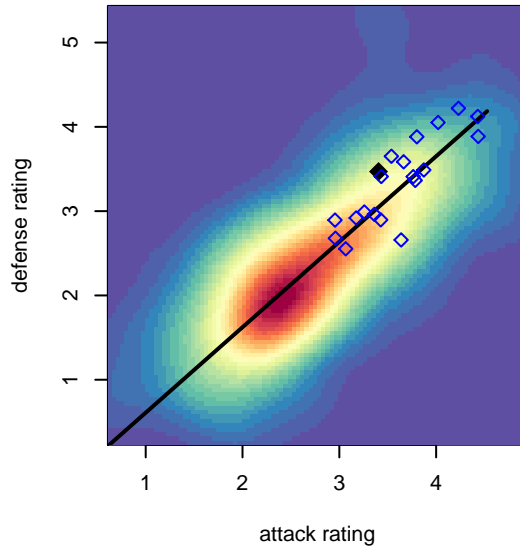

Washington Timbers Red B98

Washington Timbers
 Vancouver, WA
 B98 total strength=1792
 attack=30.12 defense=32.12
 fall league = RCL B98 Div 1

alt names used:
 WA Timbers Red
 Washington Timbers B98 Red
 WASHINGTON TIMBERS FCWASHINGTON T
 WTCF REDS (WA)
 Washington Timbers B98 Red

Venues played:
 2014 Showcase of Champions U15 Showcase
 2014 NWCL U16
 2014 RCL B98 Div 1
 2014 Portland Winter Showcase U16
 2014 WYS Championship B98

Washington Timbers Red B98
 Dots are actual minus expected GF (blue circles) and GA (red triangles).
 Blue line is smoothed change in attack strength. Red is smoothed change in defense strength.

**attack and defense variance (black dot)
relative to other teams
and top 10 in region**

**attack and defense rating
relative to others at age
and all opponents in last 13 months**

Performance relative to 13 month average